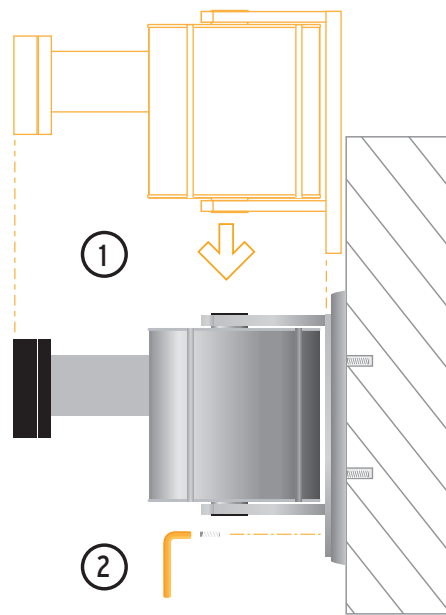

#### Wall Mount XL

#### Wall Mount XXL/XXXL

[1]

[2]

Wandplatte  
Back plate  
Platine murale

Wandschuhstecker  
Wall receptacle  
Fixation murale